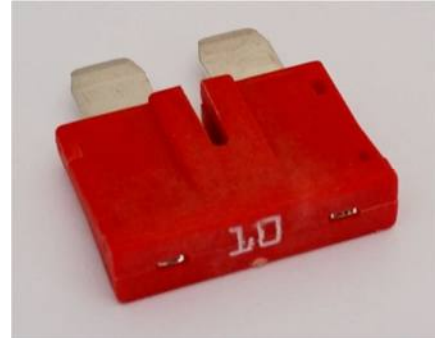

F1800 normOTO OCR blade fuse series, 80 Vd

- iMaXX has broken the monopoly and is second producer world wide
- Meets international specifications and standards
- Check fuse in fuse block using test points at top of the fuse
- Blade rigidity through robust/sturdy body construction
- Fusing element wire produced in EU resulting in secure and reliable functioning
- Self extinguishing (IUL 94V0) 25% glass-filled color coded body materials
- High temperature resistive plastics used for fuse body materials
- Tin plated copper blades
- Rating marked on top using OCR font

iMaXX ref.	Color	Rating [A]	Voltage [Vdc]
F1801	Black	1	80
F1802	Gray	2	80
F1803	Violet	3	80
F1804	Pink	4	80
F1805	Tan	5	80
F1875	Brown	7,5	80
F1810	Red	10	80
F1815	Blue	15	80
F1820	Yellow	20	80
F1825	Natural	25	80
F1830	Green	30	80
F1840	Orange	40	80