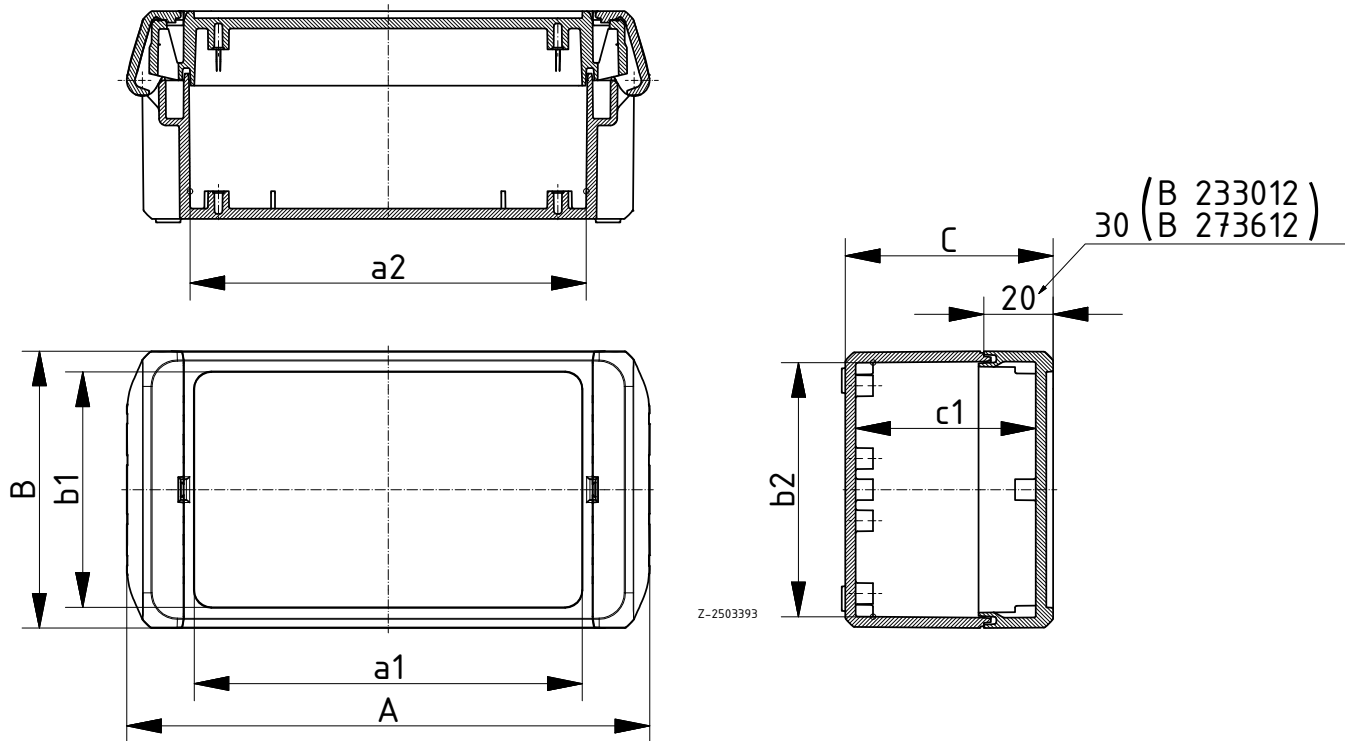

BOPLA

A Phoenix Mecano Company