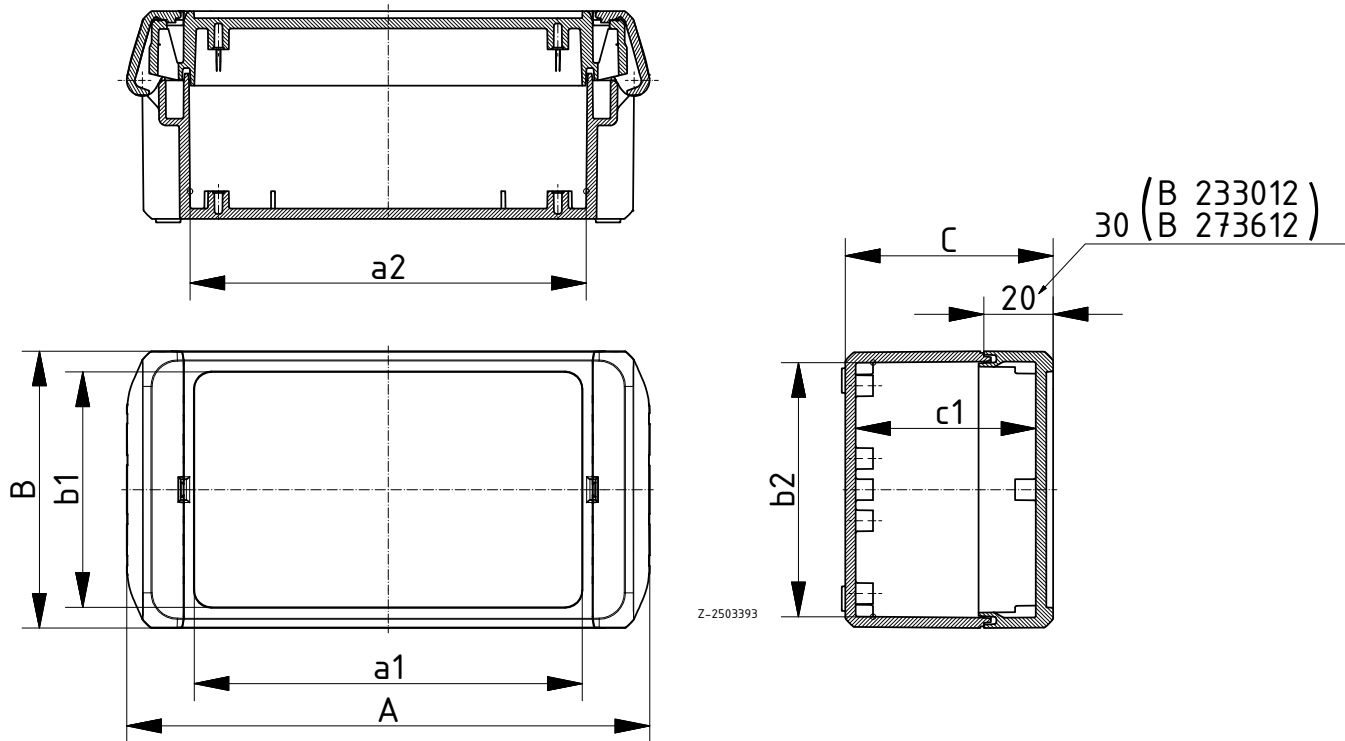

BOPLA

A Phoenix Mecano Company