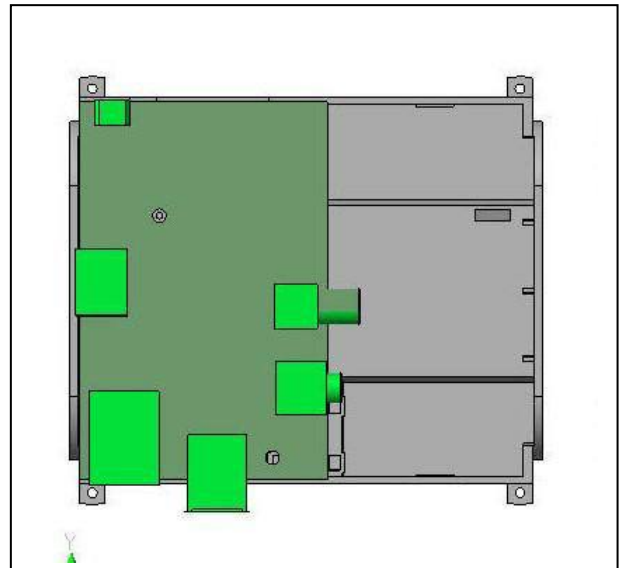

MR6/MX-R1

HOLES ON THE FRONT: USB; ETHERNET
HOLES ON THE REAR: SD MEMORY; POWER SUPPLY

BASE FOR RASPBERRY – SCREW FASTENING

CUSTODIA MODULARE GUIDA DIN – MR6/MX

DIN RAIL MODULAR ENCLOSURE – MR6/MX

DIN TRAGSCHIENEN GEHÄUSE – MR6/MX