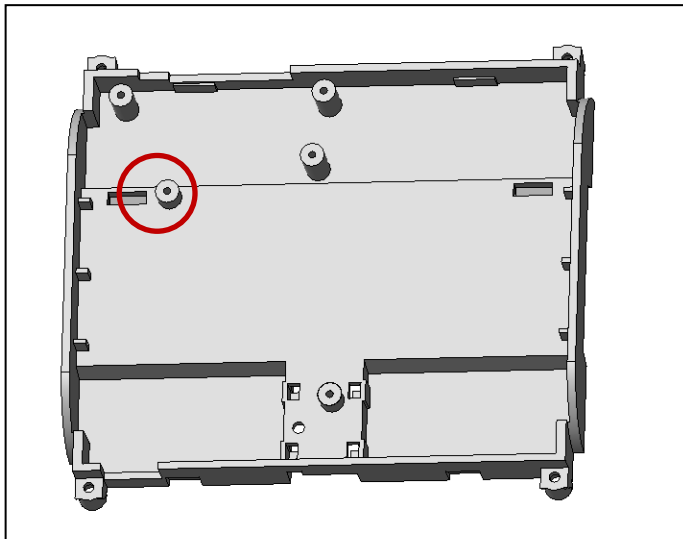

MR6/MX-R1

HOLES ON THE FRONT: USB; ETHERNET
HOLES ON THE REAR: SD MEMORY; POWER SUPPLY

BASE FOR RASPBERRY – SCREW FASTENING

CUSTODIA MODULARE GUIDA DIN – MR6/MX

DIN RAIL MODULAR ENCLOSURE – MR6/MX

DIN TRAGSCHIENEN GEHÄUSE – MR6/MX