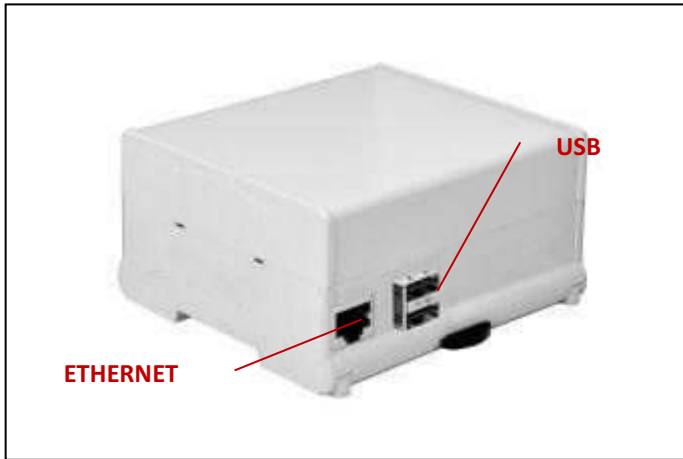

MR6/MX-R1

HOLES ON THE FRONT: USB; ETHERNET
HOLES ON THE REAR: SD MEMORY; POWER SUPPLY

BASE FOR RASPBERRY – SCREW FASTENING

CUSTODIA MODULARE GUIDA DIN – MR6/MX

DIN RAIL MODULAR ENCLOSURE – MR6/MX

DIN TRAGSCHIENEN GEHÄUSE – MR6/MX