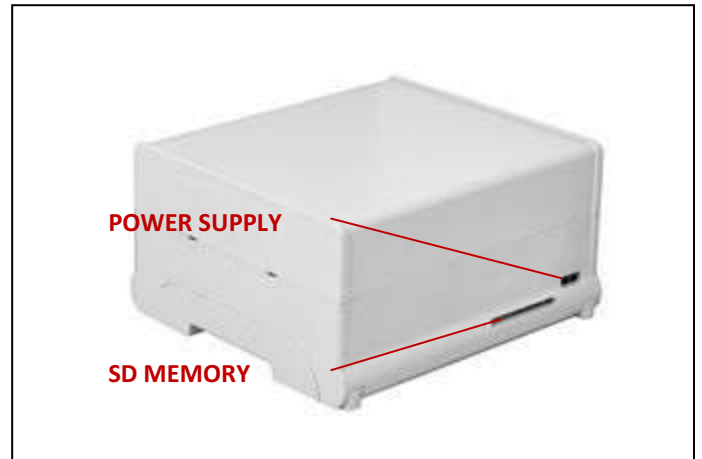

MR6/MX-R1

HOLES ON THE FRONT: USB; ETHERNET
HOLES ON THE REAR: SD MEMORY; POWER SUPPLY

BASE FOR RASPBERRY – SCREW FASTENING

CUSTODIA MODULARE GUIDA DIN – MR6/MX

DIN RAIL MODULAR ENCLOSURE – MR6/MX

DIN TRAGSCHIENEN GEHÄUSE – MR6/MX